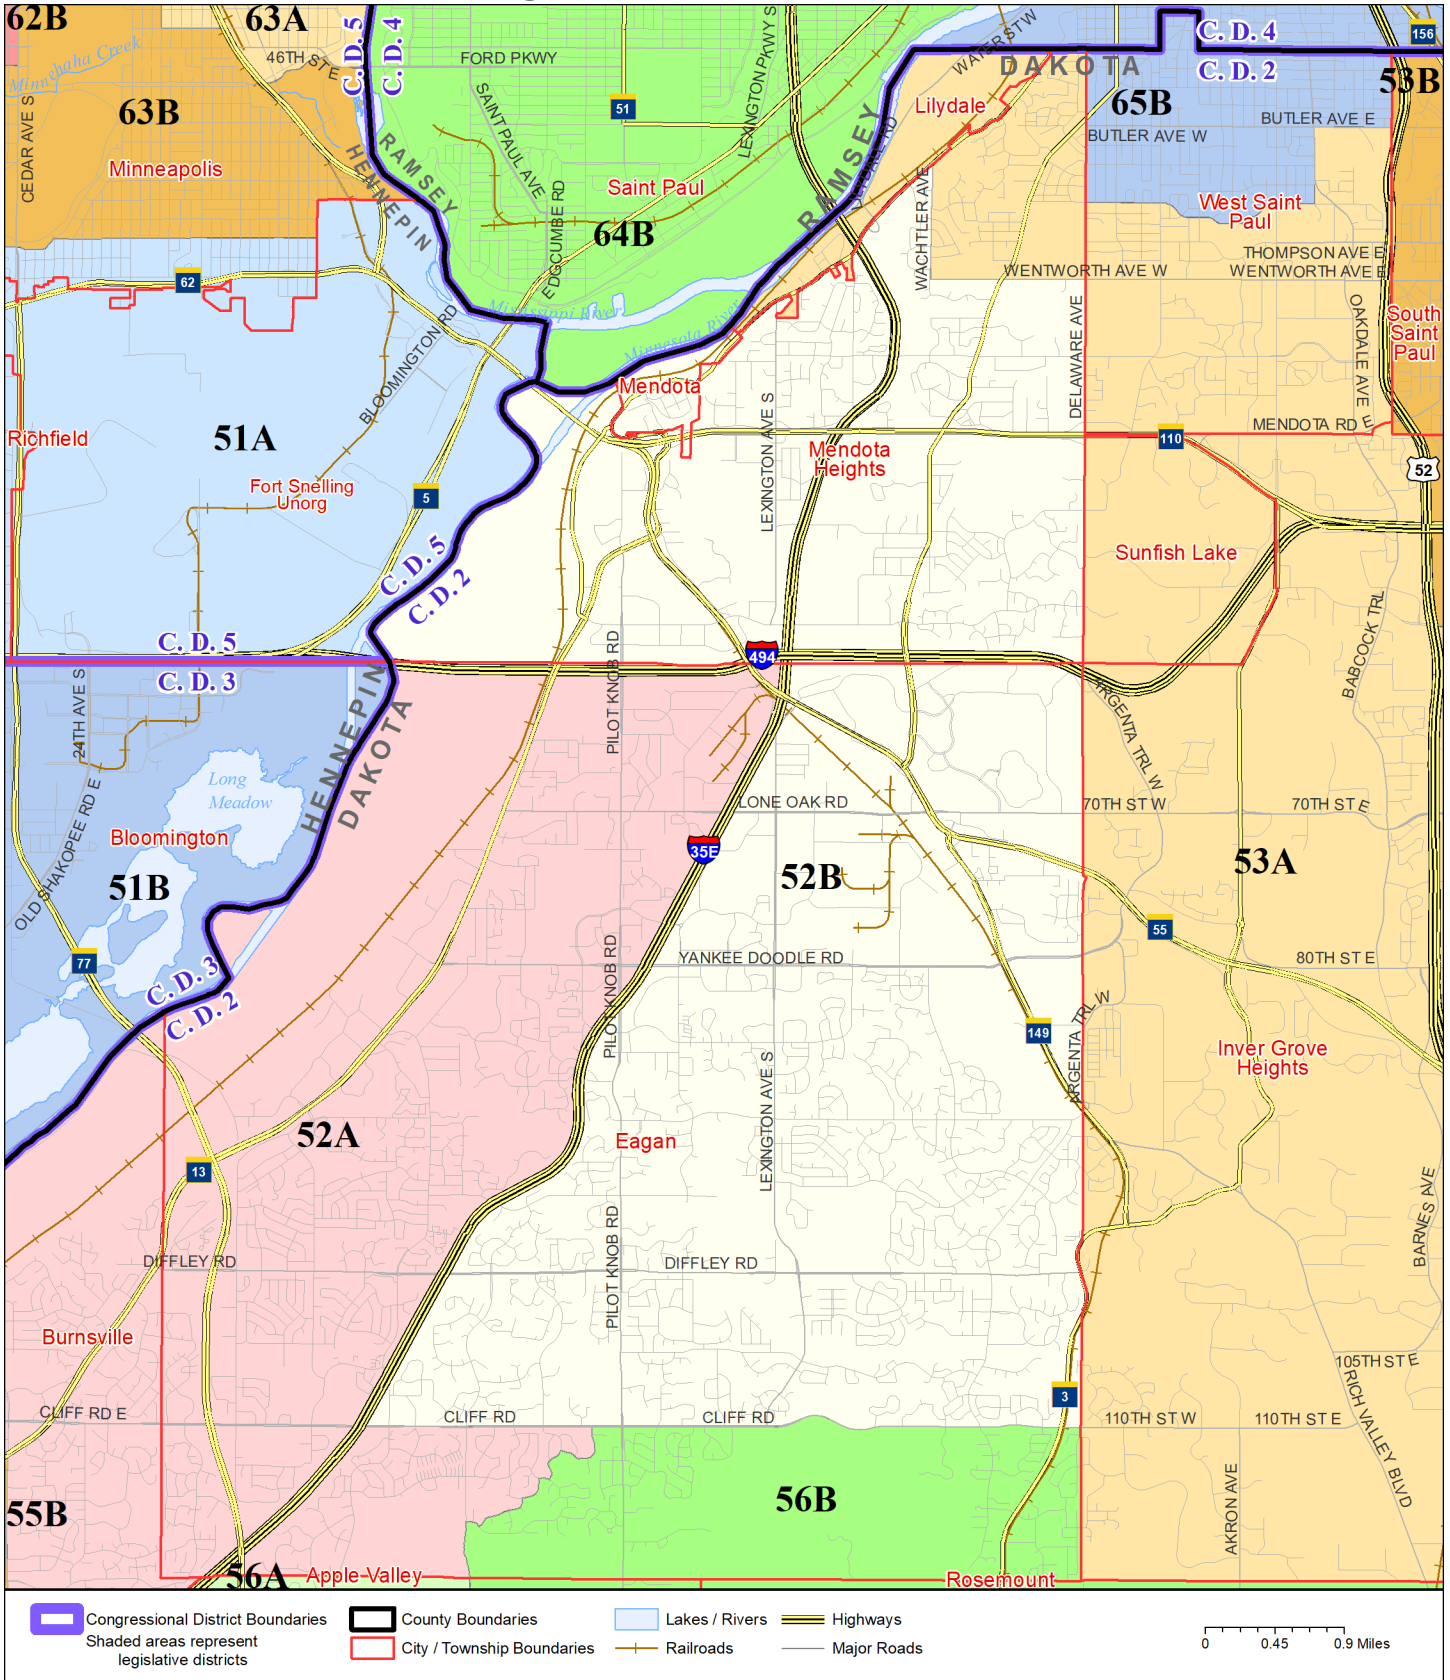

Legislative District 52B

Published by Office of the Minnesota Secretary of State, Elections Division. Current as of February 2022. Look up districts & polling places at <https://pollfinder.sos.state.mn.us>

About this map

This map shows the Congressional and Legislative Districts ordered by the Special Redistricting Panel in the matter of *Wattson, et al. v. Simon, et al*, No. A21-0243 and A21-0546, on February 15, 2022, as modified by 2022 Session Laws Chapter 92, as corrected under *Minnesota Statutes* 2.91, subd. 2, or as adjusted under *Minnesota Statutes* 204B.146, subd. 3. Boundaries from LCC-GIS derived from U.S. Census. Road data is from Mn/DOT and U.S. Census (Statewide) and NCompass (Metro). Rail data is from Mn/DOT. Water data is from MN DNR.

District Description

Territory of Minnesota Legislative District 52B:

- This area in Dakota County:
 - These precincts in Eagan:
 - EAGAN P-01
 - EAGAN P-05
 - EAGAN P-07
 - EAGAN P-08
 - EAGAN P-10
 - EAGAN P-13
 - EAGAN P-14
 - EAGAN P-15
 - EAGAN P-16
 - Mendota
 - These precincts in Mendota Heights:
 - MENDOTA HTS P-2
 - MENDOTA HTS P-3
 - MENDOTA HTS P-4
 - MENDOTA HTS P-5